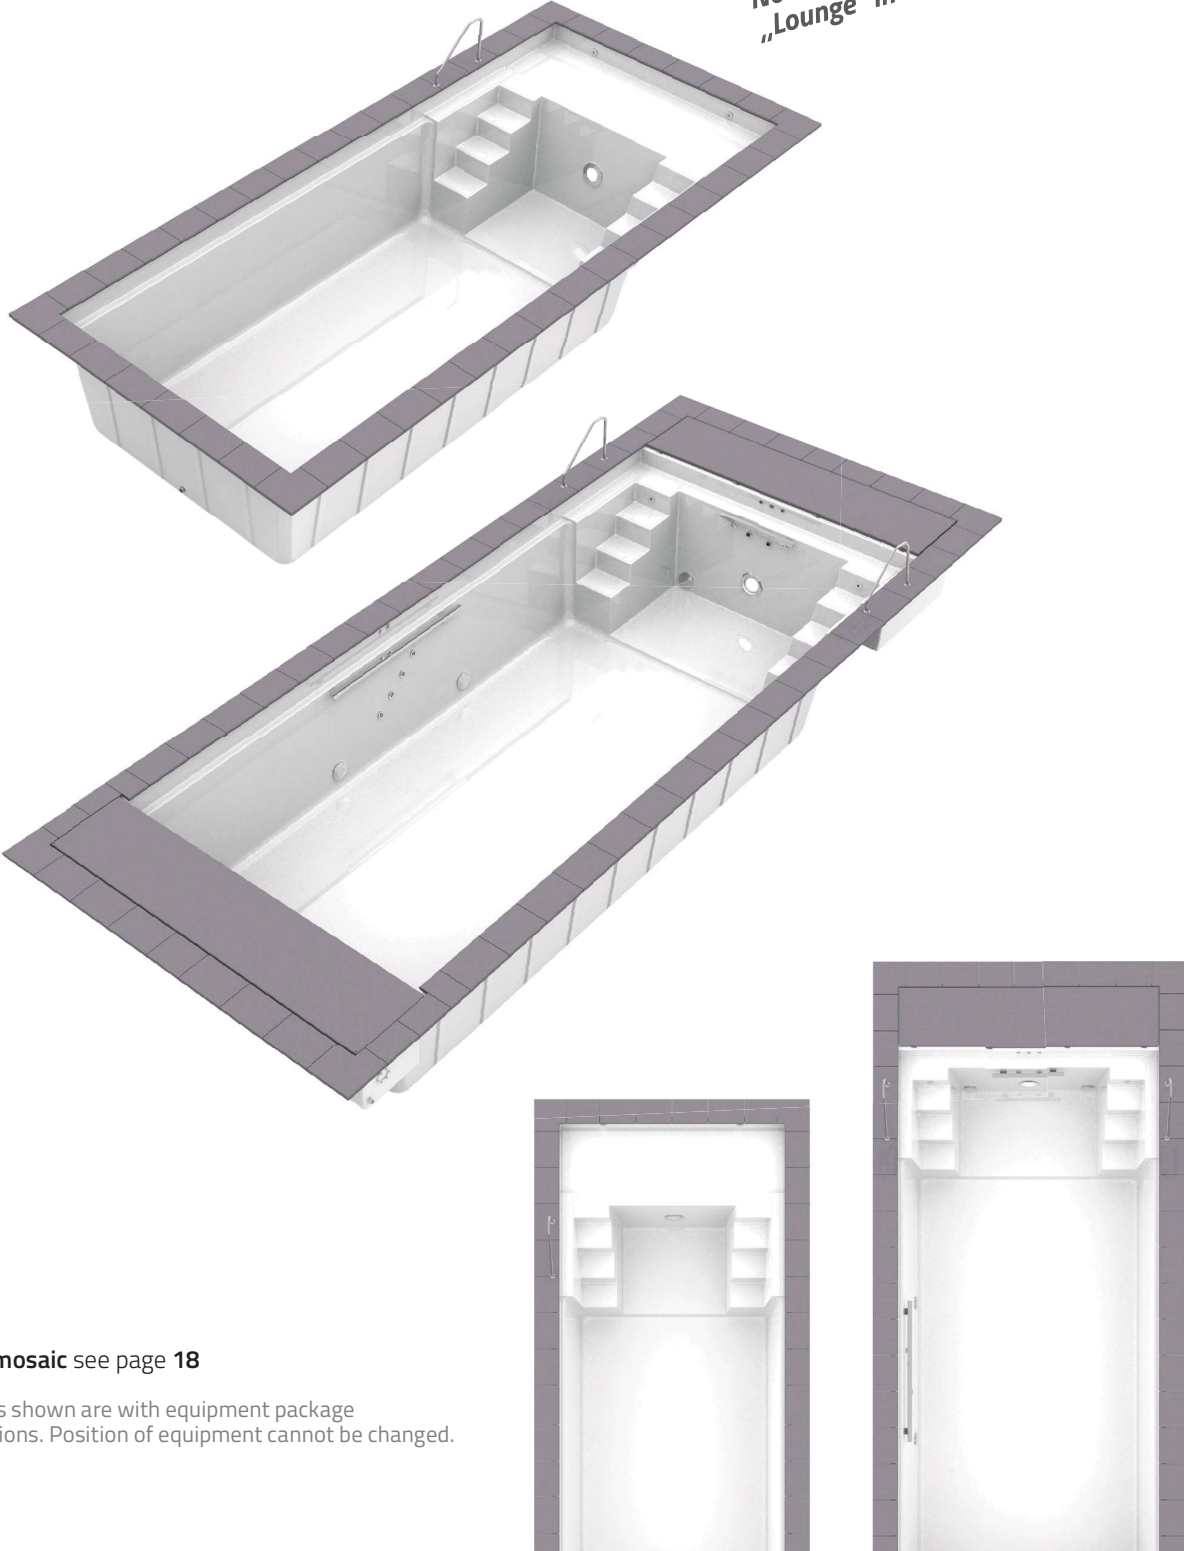

TWIN 700 / 800 / 745 / 845 / 945

One-piece pool made of Epoxy-Acrylate.

4 pool steps with anti-slip-profiled surface on each side of the pool with a generous central seating area allowing the installation of a counter-current unit and massage jets to the back wall. Pool with 6 degree wall incline and roller shutter safety ledge with integrated steel beam. Pool with 3 cm insulation in the floor and structural profiles in the side walls..

New!
Now with shallow water zone
„Lounge“ in 1 m and 2 m long.

Glass mosaic see page 18

All pools shown are with equipment package and options. Position of equipment cannot be changed.