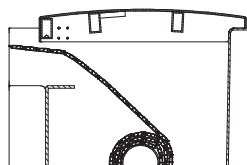

UNDERGROUND ROLLER SHUTTER COVER

Integrated in the pool, extends the pool by 48 cm

– (see pages 10 - 11) –

TRANSPORT

Transport see on page 19

ROLLER SHUTTER SHAFTS INTEGRA

New!

Roller shutter shaft Integra 2-13

integrated in the pool, with hinged seat bench in pool colour, for an extra high water level. Extends the pool by 48 cm. Incl. internal gear motor, control box and key switch

For pool width 2,70	B Int270-2-13.	10.858,-
For pool width 3,20	B Int320-2-13	11.408,-
For pool width 3,70	B Int370-2-13	12.186,-

Roller shutter shaft Integra 3-19

integrated in the pool, with front panel in pool colour. Extends the pool by 48 cm. Incl. internal gear motor, control box and key switch

For pool width 2,70	B Int270-3-19.	10.093,-
For pool width 3,20	B Int320-3-19	10.600,-
For pool width 3,70	B Int370-3-19	11.395,-